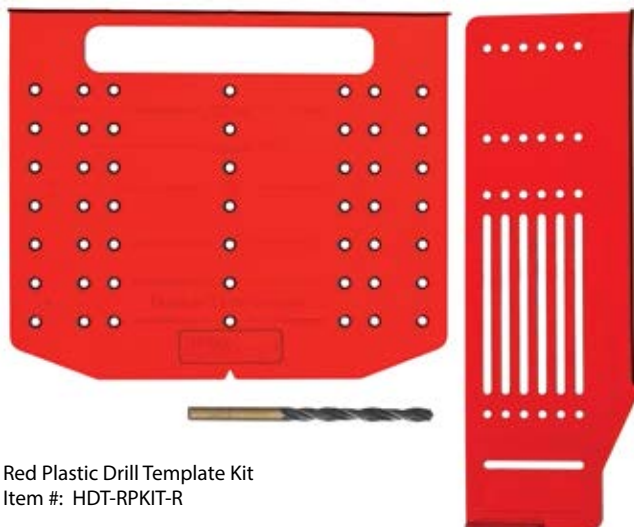

Red Plastic Drill Template Kit
Item #: HDT-RPKIT-R

Knob & Pull Drill Template Kit

- Easily install knobs and pulls ranging from 3" to 128 mm (5-1/16") CC on cabinet doors and drawers in three to four easy steps.
- Align the template on the cabinet door or drawer and mark the desired locations of your hardware. Drill using the 3/16" drill bit, then install!
- Retail packaged

Includes:

- Red Plastic Door Template
- Red Plastic Drawer Template
- 3/16" drill bit