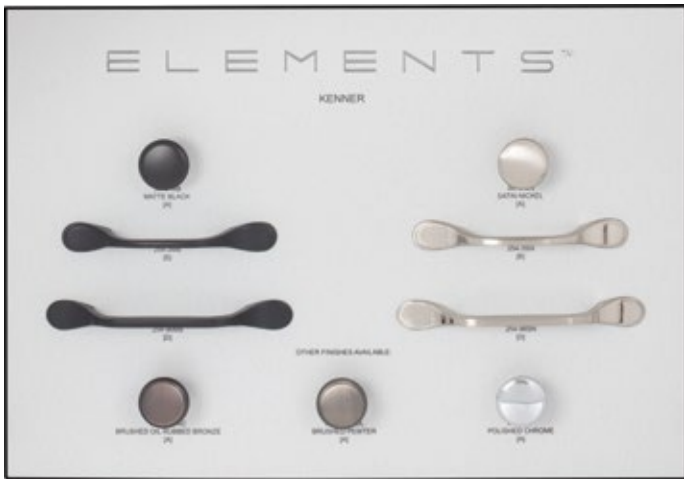

DBE1013-GRY

Display boards are 16" x 11"

◆ Patented & Original Designs

Hadly ◆

DBE1036-GRY

Hammond

DBE1034-GRY

Kenner