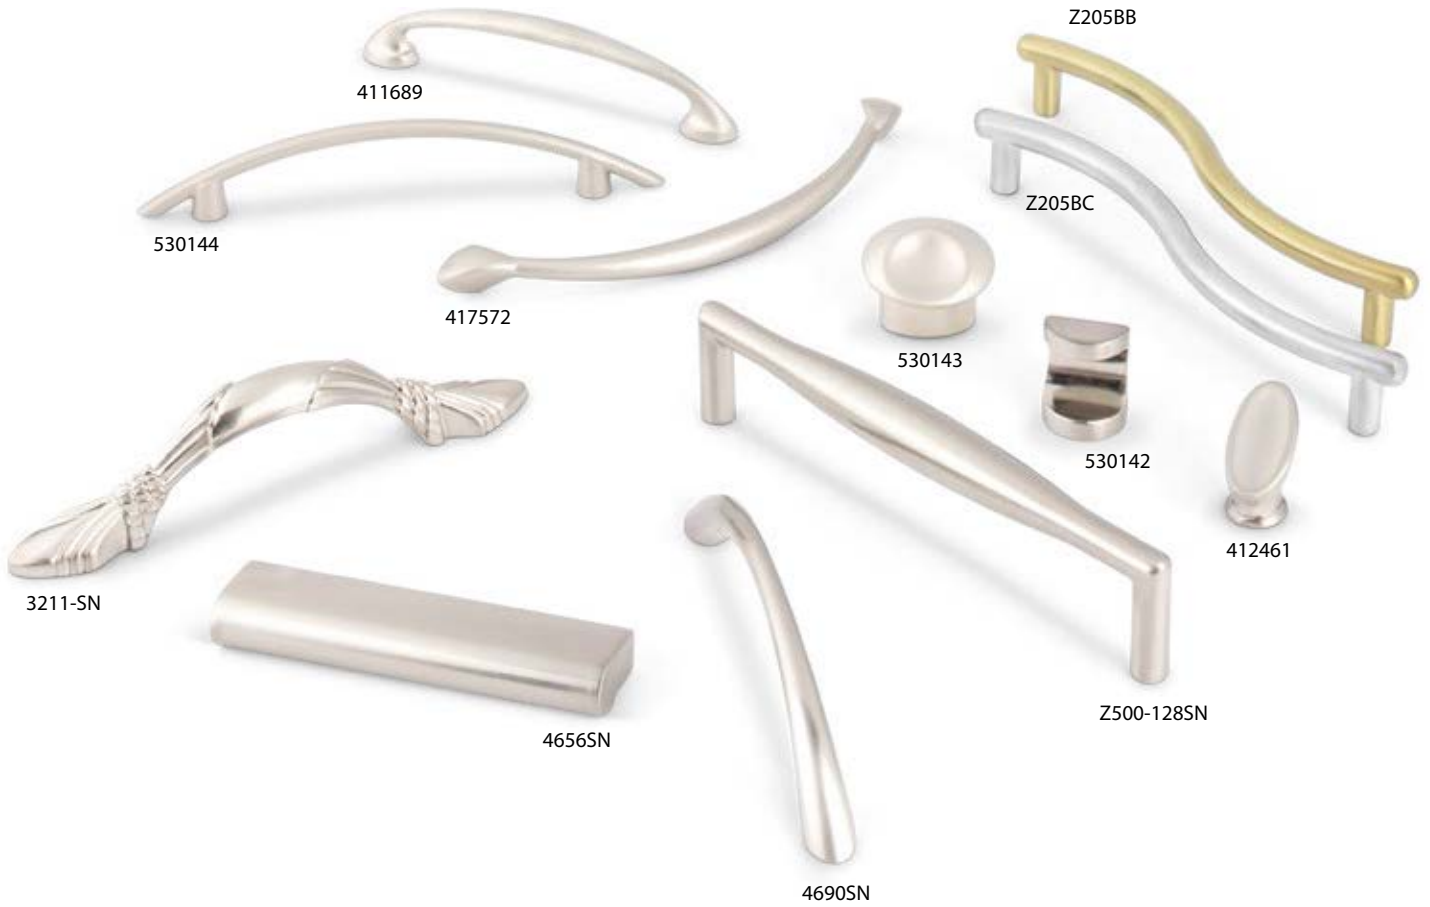

Knobs	Description	Overall Length	Width at Center	Projection	Hand Space	Foot Width	Foot Length	Inner Box	Price Code
412461	oval knob	1-1/16"	9/16"	15/16"	1/8"	9/16"	9/16"	50	[B]
530142	cylindrical knob	13/16"	13/16"	1"	13/16"	13/16"	13/16"	25	[B]
530143	concave round knob	1-1/4"	1-1/4"	7/8"	3/8"	3/8"	15/16"	25	[B]

Pulls	Center-to-Center	Overall Length	Width at Center	Projection	Hand Space	Foot Width	Foot Length	Inner Box	Price Code
3211	3" CC	4-15/16"	9/16"	1-1/16"	13/16"	11/16"	1-1/8"	25	[B]
4656	3" CC	3-3/8"	7/16"	13/16"	3/8"	3/8"	3-3/8"	25	[D]
411689*	96 mm (3-3/4") CC	4-3/8"	5/16"	7/8"	11/16"	7/16"	5/8"	50	[B]
4690	96 mm (3-3/4") CC	4-1/2"	1/4"	1-3/16"	15/16"	7/16"	1/2"	50	[B]
530144	96 mm (3-3/4") CC	5-1/4"	3/16"	15/16"	3/4"	3/8"	3/8"	50	[B]
417572	128 mm (5-1/16") CC	5-7/16"	3/8"	1"	5/8"	7/16"	7/16"	30	[C]
Z205	128 mm (5-1/16") CC	5-3/4"	5/16"	7/8"	9/16"	5/16"	5/16"	30	[D]
Z500-128	128 mm (5-1/16") CC	5-3/8"	9/16"	1-5/16"	3/4"	5/16"	5/16"	15	[F]

*M4 attachment screws included with 411689 pull

BB	Brushed Brass
BC	Brushed Chrome
DN	Dull Nickel
SN	Satin Nickel