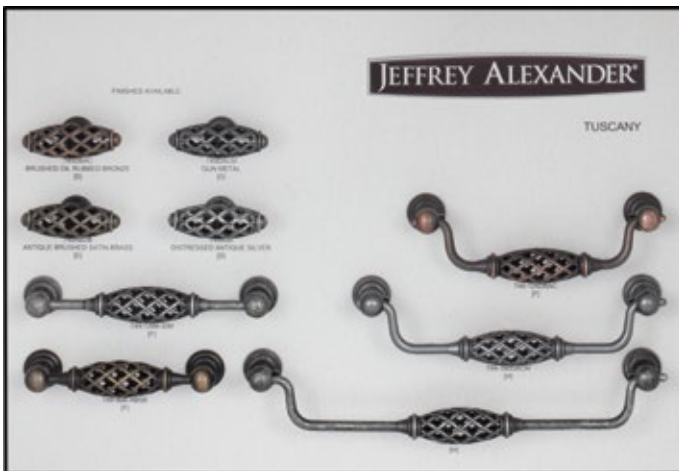

Tuscany

DB910-GRY