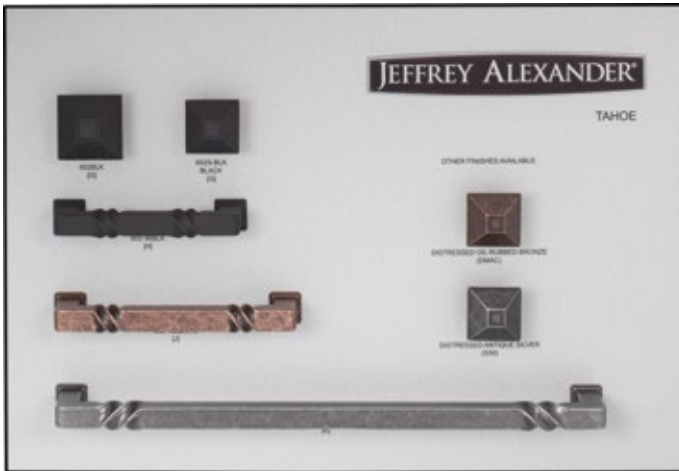

Tahoe ◆

DB949-GRY