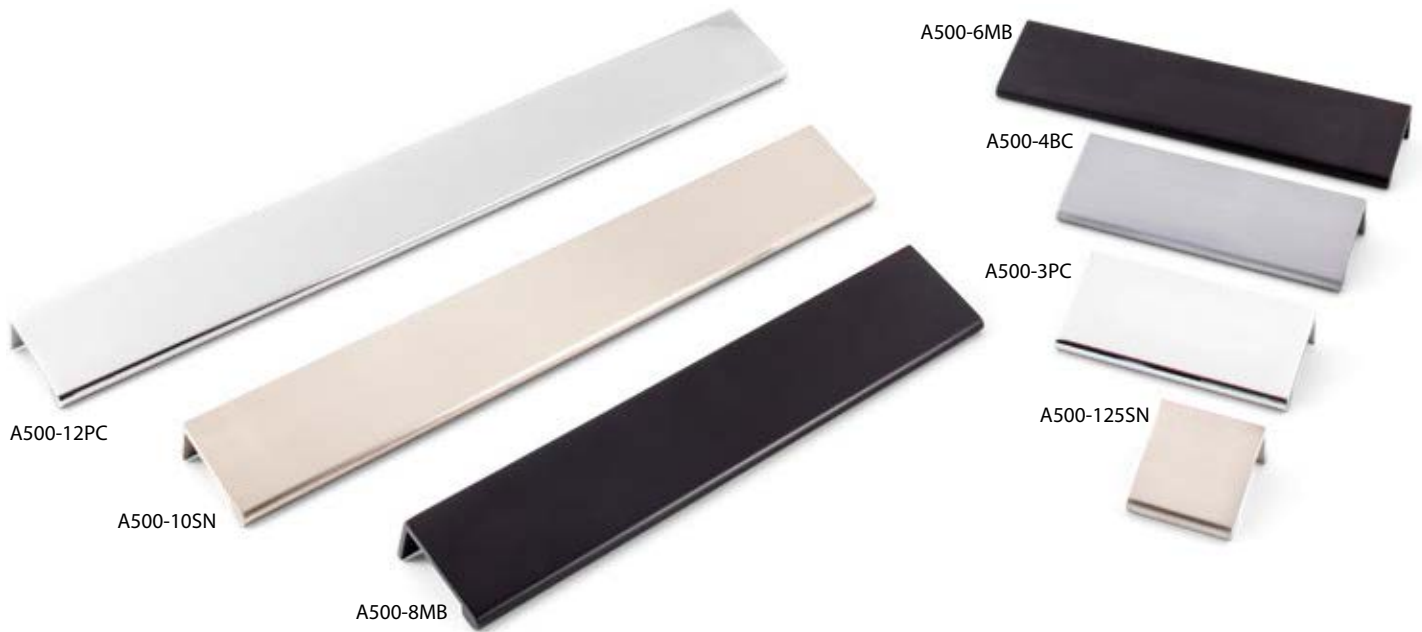

Pulls	Center-to-Center	Overall Length	Width at Center	Projection	Hand Space	Foot Width	Foot Length	Inner Box	Price Code
A500-125*	16 mm (5/8") CC tab pull	1-1/4"	11/16"	1-1/2"	-	23/32"	1-1/4"	50	[B]
A500-3*	60 mm (2-3/8") CC tab pull	3"	11/16"	1-1/2"	-	23/32"	3"	25	[D]
A500-4*	76 mm (3") CC tab pull	4"	11/16"	1-1/2"	-	23/32"	4"	25	[D]
A500-6*	127 mm (5") CC tab pull	6"	11/16"	1-1/2"	-	23/32"	6"	20	[E]
A500-8*	90 mm (3-9/16") CC tab pull (3 holes)	8"	11/16"	1-1/2"	-	23/32"	8"	20	[F]
A500-10*	114 mm (4-1/2") CC tab pull (3 holes)	10"	11/16"	1-1/2"	-	23/32"	10"	10	[G]
A500-12*	90 mm (3-9/16") CC tab pull (4 holes)	12"	11/16"	1-1/2"	-	23/32"	12"	10	[H]

*Wood screws included with all tab pulls

Display	Description
DBE1029-GRY	Edgefield hardware on Designer Grey display board, 16" W x 11" H

Finishes