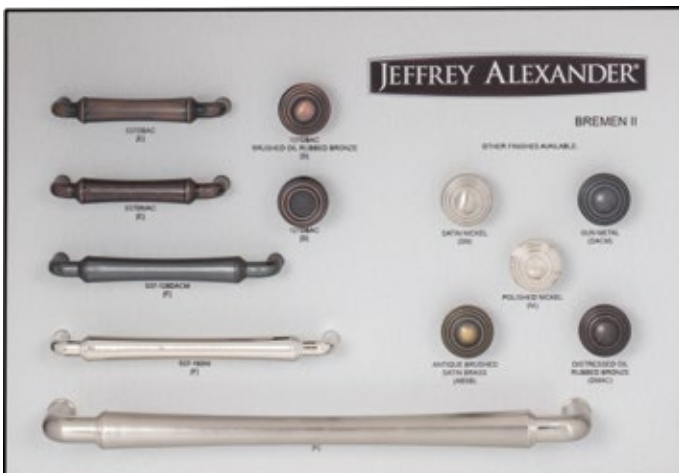

Bremen 2 ◆

DB973-GRY