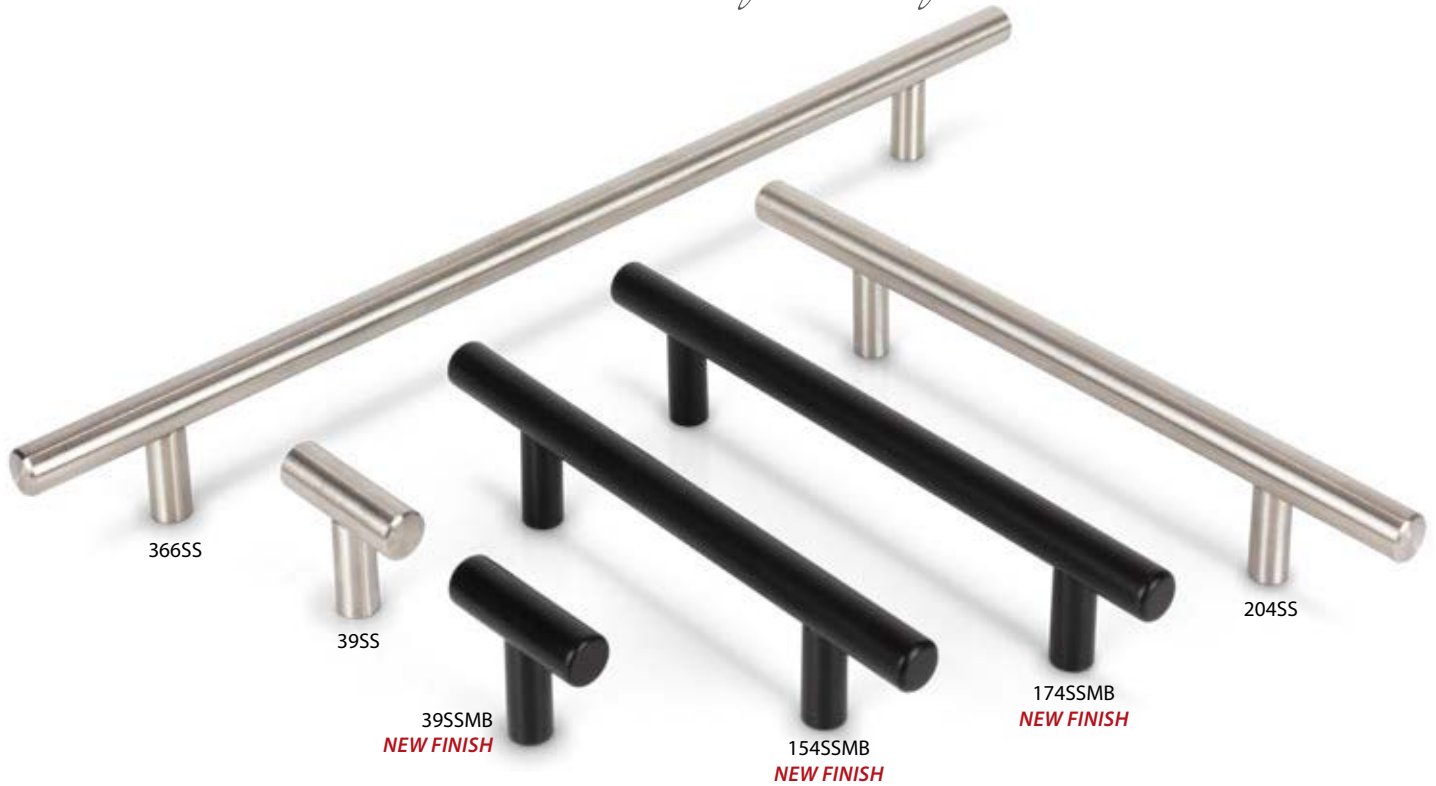

Knobs	Description	Overall Length	Width at Center	Projection	Hand Space	Foot Width	Foot Length	Inner Box	Price Code
39	T-knob	1-9/16"	1/2"	1-3/8"	7/8"	3/8"	3/8"	40	[A]

Pulls	Center-to-Center	Overall Length	Width at Center	Projection	Hand Space	Foot Width	Foot Length	Inner Box	Price Code
154	96 mm (3-3/4") CC	6-1/16"	1/2"	1-3/8"	7/8"	3/8"	3/8"	20	[C]
174	128 mm (5-1/16") CC	6-7/8"	1/2"	1-3/8"	7/8"	3/8"	3/8"	20	[D]
204	128 mm (5-1/16") CC	8-1/16"	1/2"	1-3/8"	7/8"	3/8"	3/8"	20	[E]
270	192 mm (7-9/16") CC	10-5/8"	1/2"	1-3/8"	7/8"	3/8"	3/8"	20	[E]
302	224 mm (8-13/16") CC	11-7/8"	1/2"	1-3/8"	7/8"	3/8"	3/8"	20	[E]
334	256 mm (10-1/16") CC	13-1/8"	1/2"	1-3/8"	7/8"	3/8"	3/8"	20	[F]
366	288 mm (11-5/16") CC	14-7/16"	1/2"	1-3/8"	7/8"	3/8"	3/8"	10	[F]
397	319 mm (12-9/16") CC	15-5/8"	1/2"	1-3/8"	7/8"	3/8"	3/8"	10	[F]
494	416 mm (16-3/8") CC	19-7/16"	1/2"	1-3/8"	7/8"	3/8"	3/8"	10	[G]
558	480 mm (18-7/8") CC	21-15/16"	1/2"	1-3/8"	7/8"	3/8"	3/8"	10	[G]
622	544 mm (21-7/16") CC	24-1/2"	1/2"	1-3/8"	7/8"	3/8"	3/8"	10	[H]
719	640 mm (25-3/16") CC	28-5/16"	1/2"	1-3/8"	7/8"	3/8"	3/8"	10	[H]
761	673 mm (26-1/2") CC	29-15/16"	1/2"	1-3/8"	7/8"	3/8"	3/8"	10	[H]

Display	Description
DBE1014-GRY	Naples hardware on Designer Grey display board, 16" W x 11" H

Finishes