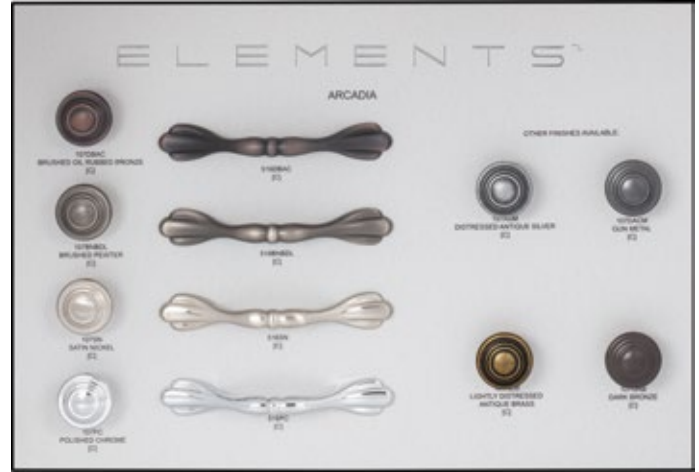

Arcadia

DBE1011-GRY