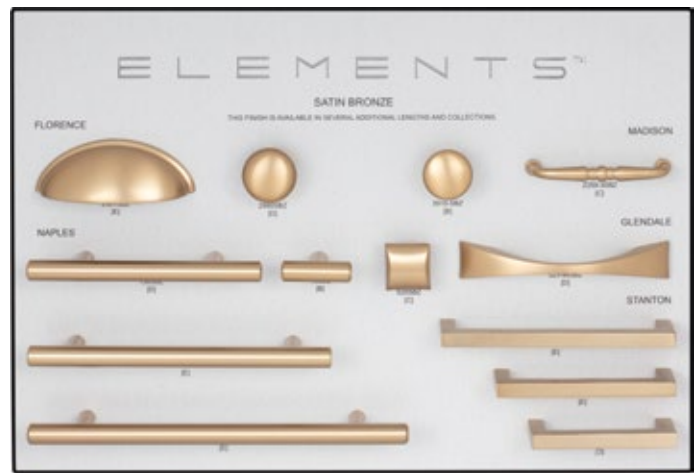

Satin Bronze

DBE1042-GRY