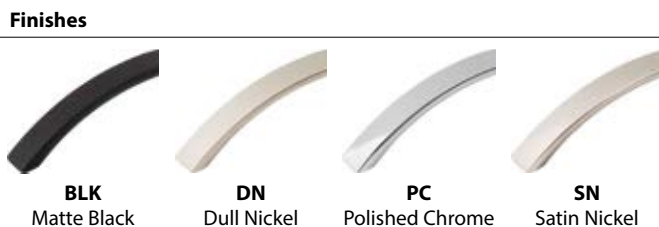

Pulls	Center-to-Center	Overall Length	Width at Center	Projection	Hand Space	Foot Width	Foot Length	Inner Box	Price Code
308-128	128 mm (5-1/16") CC	5-9/16"	3/4"	15/16"	13/16"	3/8"	9/16"	25	[D]
406-128	128 mm (5-1/16") CC	6-9/16"	3/8"	1-1/4"	13/16"	5/16"	5/16"	20	[E]
745-128	128 mm (5-1/16") CC	5-11/16"	7/16"	1-3/16"	7/8"	11/16"	11/16"	20	[D]
776-128	128 mm (5-1/16") CC	5-11/16"	5/8"	1-3/16"	7/8"	5/8"	7/16"	20	[E]
976-128	128 mm (5-1/16") CC	6-3/16"	3/8"	1-1/16"	7/8"	1-3/16"	11/16"	20	[E]

Display	Description
DBE1018-GRY	Belfast hardware on Designer Grey display board, 16"W x 11"H