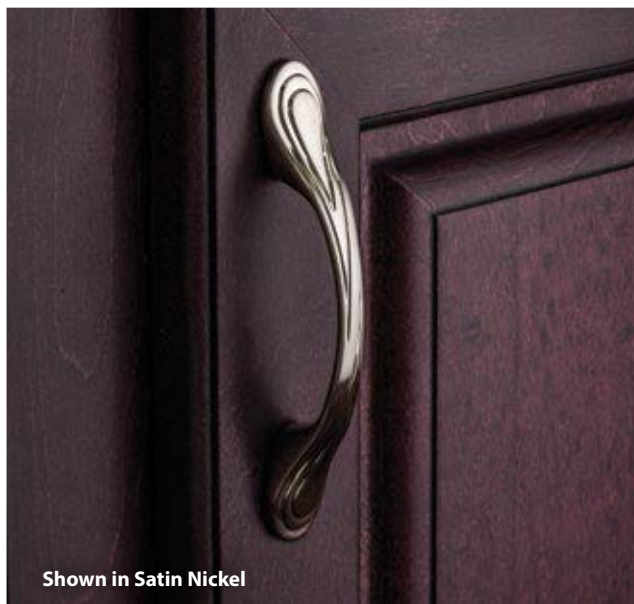

Knobs	Description	Overall Length/ Diameter	Width at Center	Projection	Hand Space	Foot Width	Foot Length	Inner Box	Price Code
3898	round knob	1-3/16"	1-3/16"	1-1/4"	1-1/4"	11/16"	11/16"	20	[C]

Pulls	Center-to-Center	Overall Length	Width at Center	Projection	Hand Space	Foot Width	Foot Length	Inner Box	Price Code
3899	3" CC	5-3/16"	5/16"	15/16"	3/4"	13/16"	1-5/16"	25	[B]

Display	Description
DBE1016-GRY	Westbury hardware on Designer Grey display board, 16" W x 11" H

Finishes			
BNBDL Brushed Pewter	DBAC Brushed Oil Rubbed Bronze	PC Polished Chrome	SN Satin Nickel

Shown in Satin Nickel