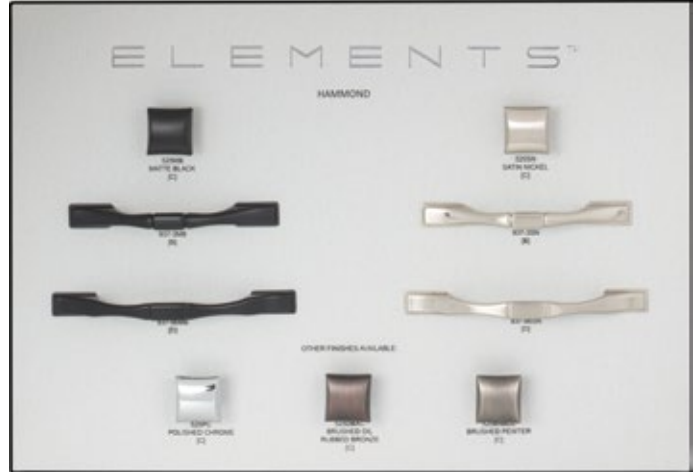

DBE1013-GRY

Display boards are 16" x 11"

◆ Patented & Original Designs

Hadly ◆

DBE1036-GRY

Hammond

DBE1034-GRY

Kenner