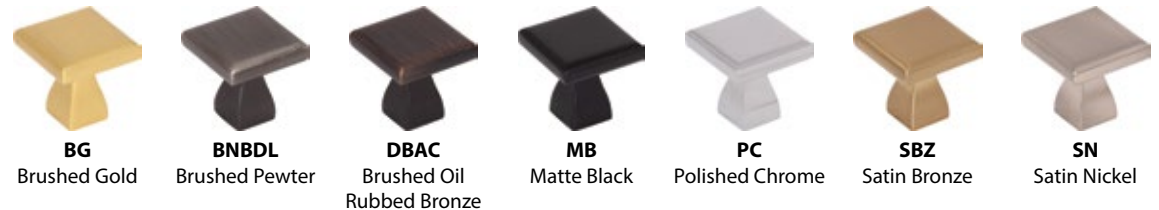

Knobs	Description	Overall Length	Width at Center	Projection	Hand Space	Foot Width	Foot Length	Inner Box	Price Code
449	square knob	1"	1"	1"	3/4"	1/2"	1/2"	25	[C]

Pulls	Center-to-Center	Overall Length	Width at Center	Projection	Hand Space	Foot Width	Foot Length	Inner Box	Price Code
449-3	3" CC	4"	5/8"	1-1/8"	7/8"	1/2"	1/2"	15	[D]
449-96	96 mm (3-3/4") CC	4-3/4"	5/8"	1-1/8"	7/8"	1/2"	1/2"	15	[D]
449-128	128 mm (5-1/16") CC	6-1/16"	5/8"	1-1/8"	7/8"	1/2"	1/2"	10	[E]
449-160	160 mm (6-5/16") CC	7-5/16"	5/8"	1-1/8"	7/8"	1/2"	1/2"	10	[F]

Display	Description
DBE1036-GRY	Hadly hardware on Designer Grey display board, 16"W x 11"H

D833,249
D833,252

Finishes