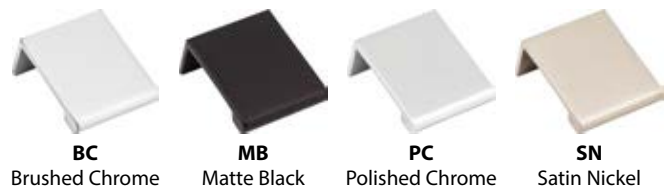

Pulls	Center-to-Center	Overall Length	Width at Center	Projection	Hand Space	Foot Width	Foot Length	Inner Box	Price Code
A500-125*	16 mm (5/8") CC tab pull	1-1/4"	11/16"	1-1/2"	-	23/32"	1-1/4"	50	[B]
A500-3*	60 mm (2-3/8") CC tab pull	3"	11/16"	1-1/2"	-	23/32"	3"	25	[D]
A500-4*	76 mm (3") CC tab pull	4"	11/16"	1-1/2"	-	23/32"	4"	25	[D]
A500-6*	127 mm (5") CC tab pull	6"	11/16"	1-1/2"	-	23/32"	6"	20	[E]
A500-8*	90 mm (3-9/16") CC tab pull (3 holes)	8"	11/16"	1-1/2"	-	23/32"	8"	20	[F]
A500-10*	114 mm (4-1/2") CC tab pull (3 holes)	10"	11/16"	1-1/2"	-	23/32"	10"	10	[G]
A500-12*	90 mm (3-9/16") CC tab pull (4 holes)	12"	11/16"	1-1/2"	-	23/32"	12"	10	[H]

*Wood screws included with all tab pulls

Display	Description
DBE1029-GRY	Edgefield hardware on Designer Grey display board, 16" W x 11" H

Finishes