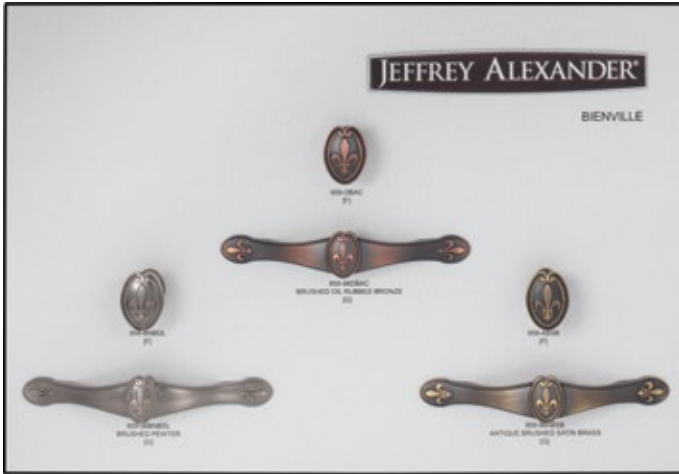

DB993-GRY

Belcastel 1 ◆

DB971-GRY

Bella ◆

DB975-GRY

Display boards are 16" x 11"

◆ Patented & Original Designs

Bienville ◆