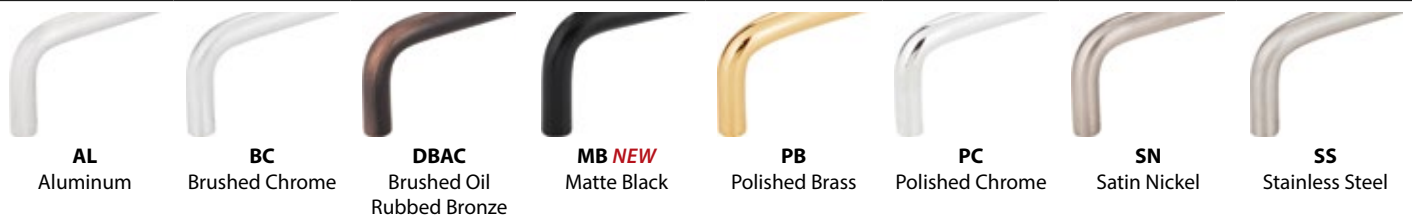

New finish for 2021

Aluminum Pulls

Aluminum Pulls	Center-to-Center	Overall Length	Width at Center	Projection	Hand Space	Foot Width	Foot Length	Inner Box	Price Code
A271-3AL	3" CC	3-5/16"	5/16"	1-1/4"	15/16"	5/16"	5/16"	30	[A]
A271-3.5AL	3-1/2" CC	3-13/16"	5/16"	1-1/4"	15/16"	5/16"	5/16"	30	[A]
A271-96AL	96 mm (3-3/4") CC	4-1/16"	5/16"	1-1/4"	15/16"	5/16"	5/16"	30	[A]
A271-4AL	4" CC	4-5/16"	5/16"	1-1/4"	15/16"	5/16"	5/16"	30	[A]

Stainless Steel Pulls

Stainless Steel Pulls	Center-to-Center	Overall Length	Width at Center	Projection	Hand Space	Foot Width	Foot Length	Inner Box	Price Code
K271-3SS	3" CC	3-5/16"	5/16"	1-1/4"	15/16"	5/16"	5/16"	30	[D]
K271-3.5-SS	3-1/2" CC	3-13/16"	5/16"	1-1/4"	15/16"	5/16"	5/16"	30	[C]
K271-96-SS	96 mm (3-3/4") CC	4-1/16"	5/16"	1-1/4"	15/16"	5/16"	5/16"	30	[C]
K271-4SS	4" CC	4-5/16"	5/16"	1-1/4"	15/16"	5/16"	5/16"	30	[D]

Steel Pulls

Steel Pulls	Center-to-Center	Overall Length	Width at Center	Projection	Hand Space	Foot Width	Foot Length	Inner Box	Price Code
S271-3	3" CC	3-5/16"	5/16"	1-1/4"	15/16"	5/16"	5/16"	30	[A]
S271-3.5	3-1/2" CC	3-13/16"	5/16"	1-1/4"	15/16"	5/16"	5/16"	30	[A]
S271-96	96 mm (3-3/4") CC	4-1/16"	5/16"	1-1/4"	15/16"	5/16"	5/16"	30	[A]
S271-4	4" CC	4-5/16"	5/16"	1-1/4"	15/16"	5/16"	5/16"	30	[A]
S271-128	128 mm (5-1/16") CC	5-3/8"	5/16"	1-1/4"	15/16"	5/16"	5/16"	20	[A]

Finishes