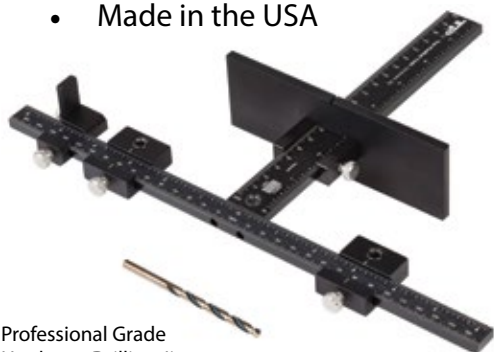

Professional Grade Drilling Jig

- Fast and accurate
- Adjustable for up to 12" CC
- Centers on any width drawer up to 16" wide
- Stile and rail minimum width of 1/2"
- Durable aircraft quality anodized aluminum
- Made in the USA

Professional Grade
Hardware Drilling Jig
Item #: HDJ-300

Includes:

- T-square with center bushing
- 2 sliding drill guides
- End stop
- Top stop
- 5 mm drill bit
- Carrying Case