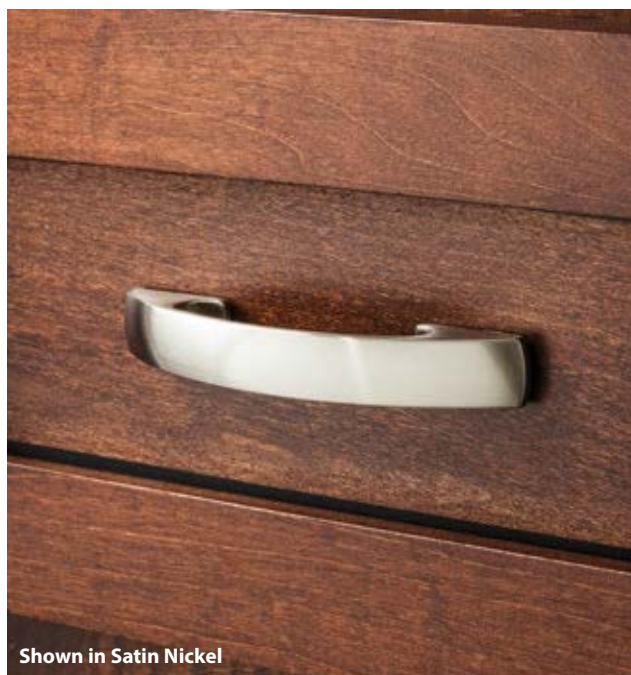

Pulls	Center-to-Center	Overall Length	Width at Center	Projection	Hand Space	Foot Width	Foot Length	Inner Box	Price Code
771-3	3" CC	4-1/2"	5/8"	15/16"	13/16"	5/8"	1-1/8"	20	[D]
771-96	96 mm (3-3/4") CC	5-3/16"	5/8"	15/16"	13/16"	5/8"	1-1/8"	20	[D]
771-128	128 mm (5-1/16") CC	6-5/16"	5/8"	1"	7/8"	5/8"	1-1/8"	20	[E]
771-160	160 mm (6-5/16") CC	7-11/16"	5/8"	1-1/16"	15/16"	5/8"	1-3/16"	20	[F]

Display	Description
DBE1027-GRY	Strickland hardware on Designer Grey display board, 16"W x 11"H

Finishes			
BNBDL Brushed Pewter	DBAC Brushed Oil Rubbed Bronze	PC Polished Chrome	SN Satin Nickel

Shown in Satin Nickel