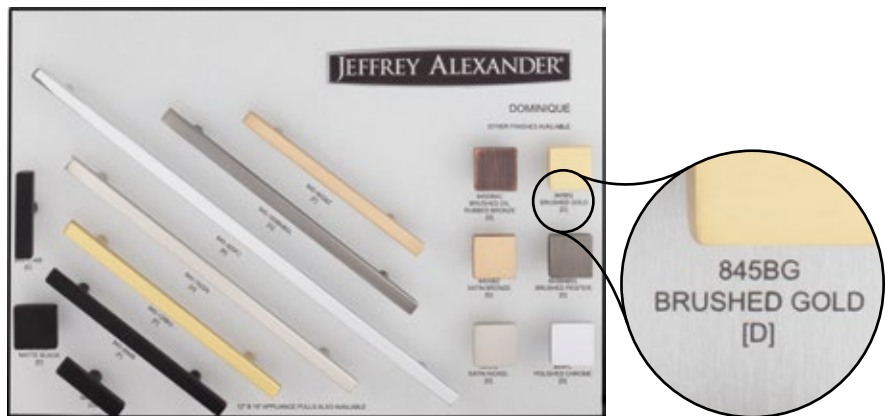

Price codes are listed on our Designer Grey boards as well as on every collection page in this catalog

Price Range subject to change. Please contact your sales representative to ensure you have the most recent price range.