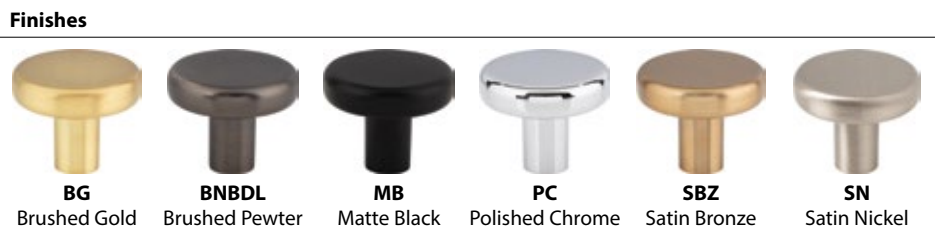

Knobs	Description	Overall Length/ Diameter	Width at Center	Projection	Hand Space	Foot Width	Foot Length	Inner Box	Price Code
105 NEW	round knob	1-1/4"	1-1/4"	1"	11/16"	7/16"	7/16"	10	[C]

Pulls	Center-to-Center	Overall Length	Width at Center	Projection	Hand Space	Foot Width	Foot Length	Inner Box	Price Code
105-96 NEW	96 mm (3-3/4") CC	4-1/4"	7/16"	1-1/8"	7/8"	7/16"	7/16"	10	[D]
105-128 NEW	128 mm (5-1/16") CC	5-1/2"	7/16"	1-1/8"	7/8"	7/16"	7/16"	10	[D]
105-160 NEW	160 mm (6-5/16") CC	6-3/4"	7/16"	1-1/8"	7/8"	7/16"	7/16"	10	[E]
105-192 NEW	192 mm (7-9/16") CC	8"	7/16"	1-1/8"	7/8"	7/16"	7/16"	10	[F]

Display	Description
DBE1046-GRY	Gibson hardware on Designer Grey display board, 16"W x 11"H