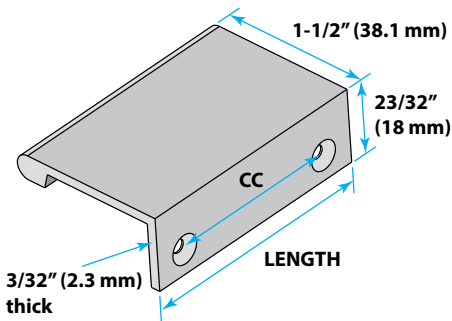

Pulls	Center-to-Center	Overall Length	Width at Center	Projection	Hand Space	Foot Width	Foot Length	Inner Box	Price Code
A500-125*	16 mm (5/8") CC tab pull	1-1/4"	11/16"	1-1/2"	-	23/32"	1-1/4"	50	[B]
A500-3*	60 mm (2-3/8") CC tab pull	3"	11/16"	1-1/2"	-	23/32"	3"	25	[D]
A500-4*	76 mm (3") CC tab pull	4"	11/16"	1-1/2"	-	23/32"	4"	25	[D]
A500-6*	127 mm (5") CC tab pull	6"	11/16"	1-1/2"	-	23/32"	6"	20	[E]
A500-8*	90 mm (3-9/16") CC tab pull (3 holes)	8"	11/16"	1-1/2"	-	23/32"	8"	20	[F]
A500-10*	114 mm (4-1/2") CC tab pull (3 holes)	10"	11/16"	1-1/2"	-	23/32"	10"	10	[G]
A500-12*	90 mm (3-9/16") CC tab pull (4 holes)	12"	11/16"	1-1/2"	-	23/32"	12"	10	[H]

*Wood screws included with all tab pulls

Display	Description
DBE1029-GRY	Edgefield hardware on Designer Grey display board, 16" W x 11" H

Finishes